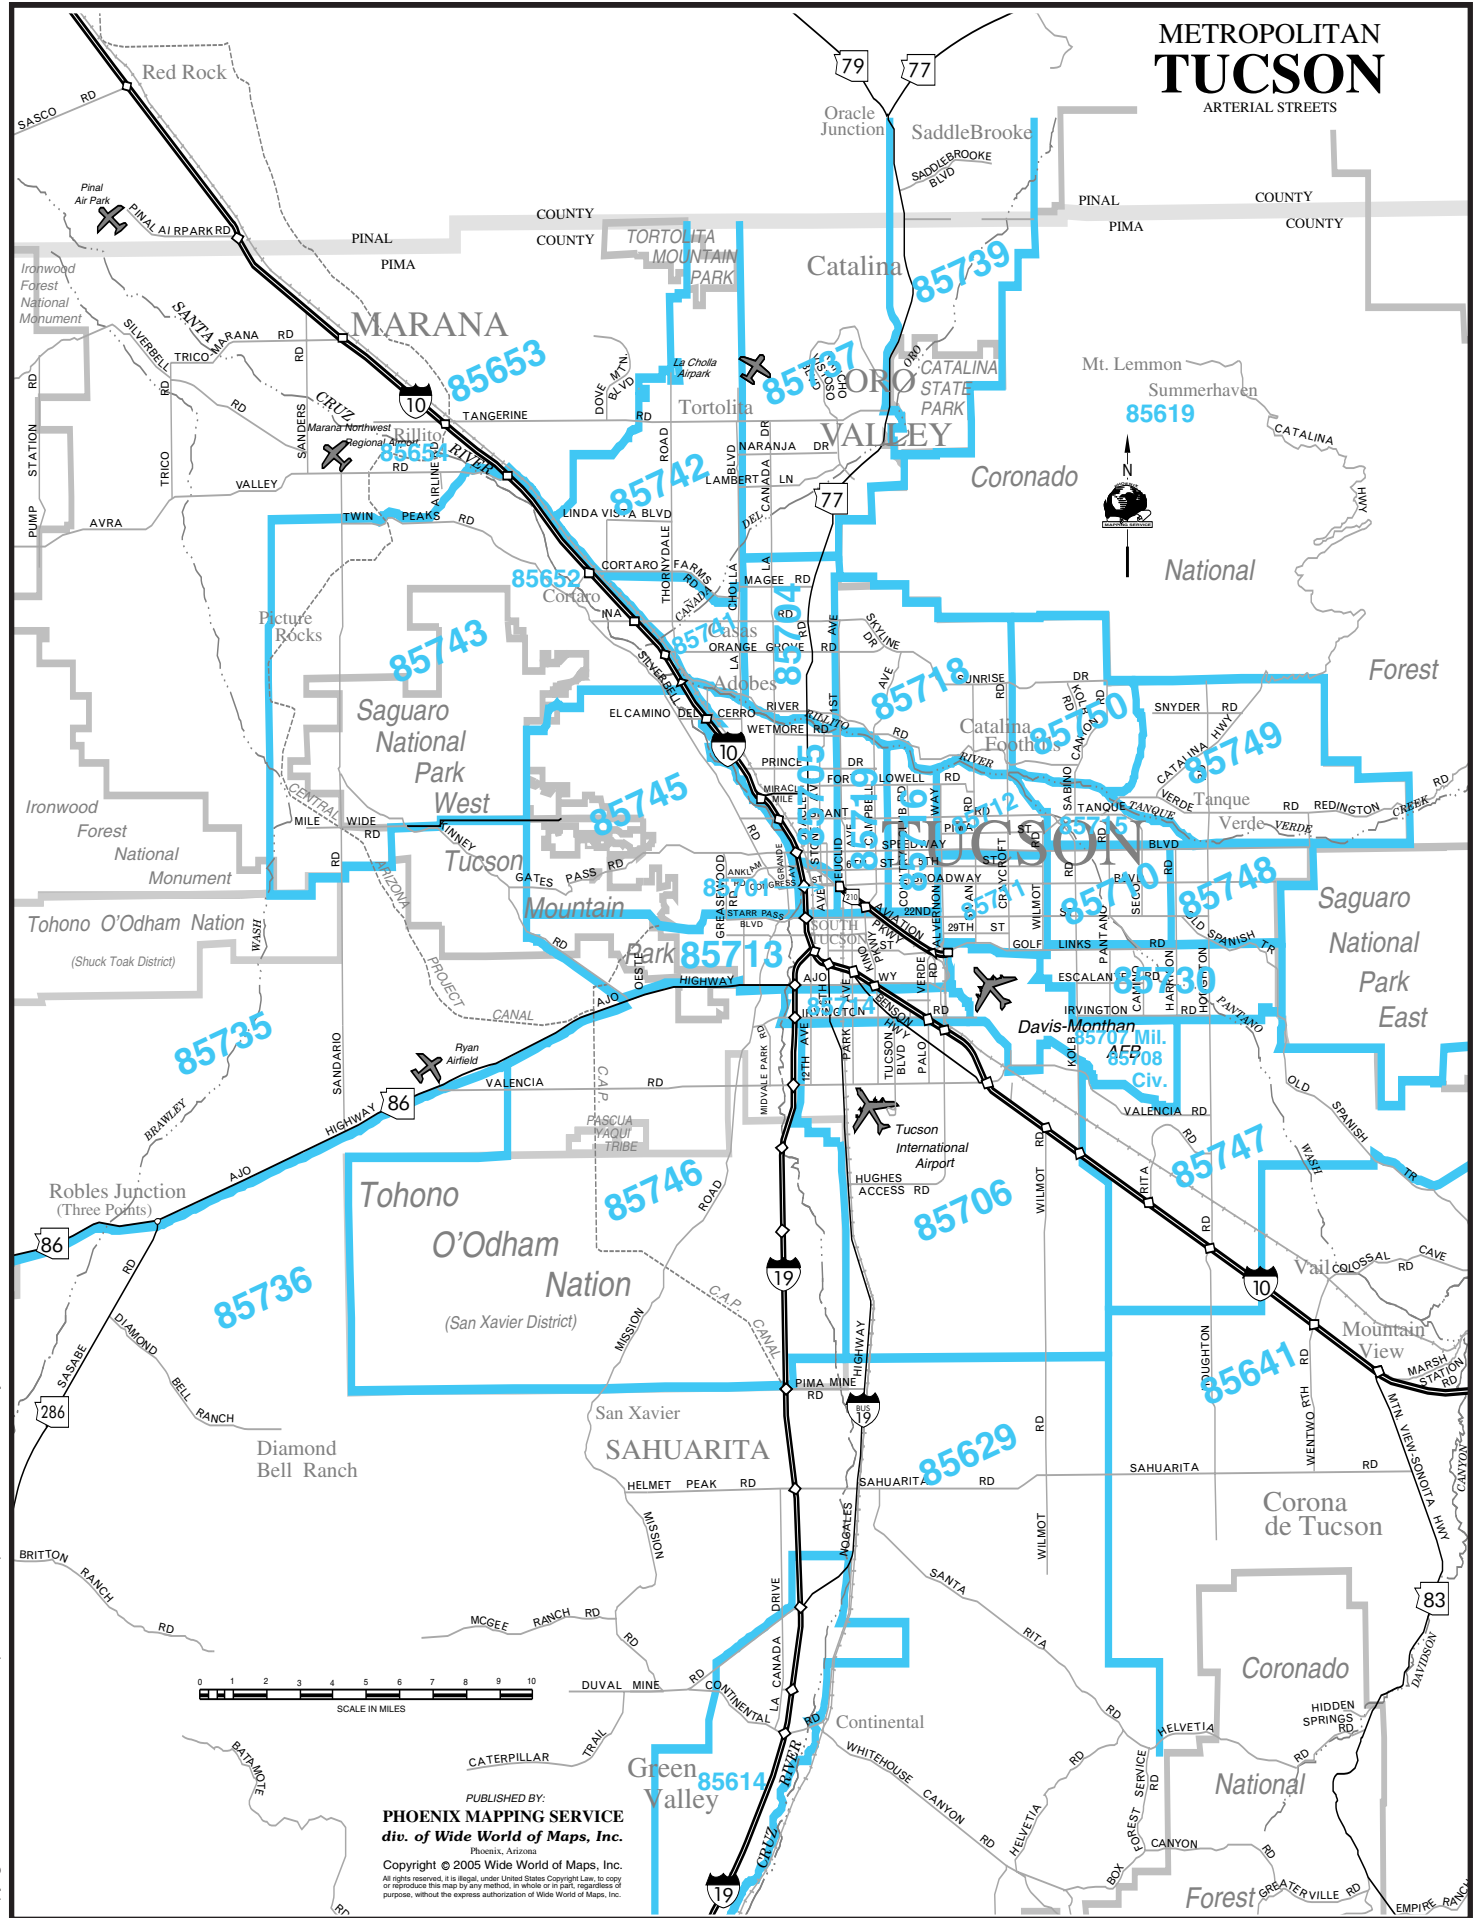

Post Offices

Arivaca Post Office
17245 W. 5th St., Arivaca

Casas Adobes Station
6281 N. Oracle Rd.

Coronado Station
255 N. Rosemont Ave.

Cortaro Post Office
8500 W. Arizona Pavilions Dr.

Davis-Monthan AFB Branch
5450 E. Madera St.

Desert Foothills Station
1700 E. River Rd.

Downtown Station
141 S. 6th Ave.

Fort Lowell Station
6460 E. Grant Rd.

Green Valley Post Office
50 E. Continental Rd.

Kino Station
2051 N. 13th Ave.

Marana Post Office
13285 N. Lon Adams Rd.

Mission Station
315 W. Valencia Rd.

Mountain View Station
7959 N. Thornydale Rd.

Mt. Lemmon Post Office
12984 N. Sabino Canyon Pkwy.

Oro Valley Station
11900 N. La Cañada Dr.

Rillito Post Office
11651 N. Casa Grande Hwy.

Rincon Station
1099 S. Pantano Rd.

Rita Ranch Retail Office
8235 S. Houghton Rd.

Sahuarita Post Office
815 W. Via Rancho Sahuarita Rd.

San Xavier Annex
4700 W. Valencia Rd.

Silverbell Station
975 N. Silverbell Rd.

South Tucson Branch
2420 S. 6th Ave.

Sun Station
2100 E. Speedway Blvd.

Tucson Main Post Office
General Mail Facility
1501 S. Cherrybell Strav.

Vail Post Office
13333 E. Colossal Cave Rd.

Map locations are listed in the Index under the Location Guide

This map is intended only as a general guide to zip code zones in the Tucson Metropolitan area. Please contact local postmasters for specific information concerning; P.O Boxes, Zone Routes and Rural Routes.

Copyright © 2005 Wide World of Maps, Inc. Reproduction Prohibited by Law.